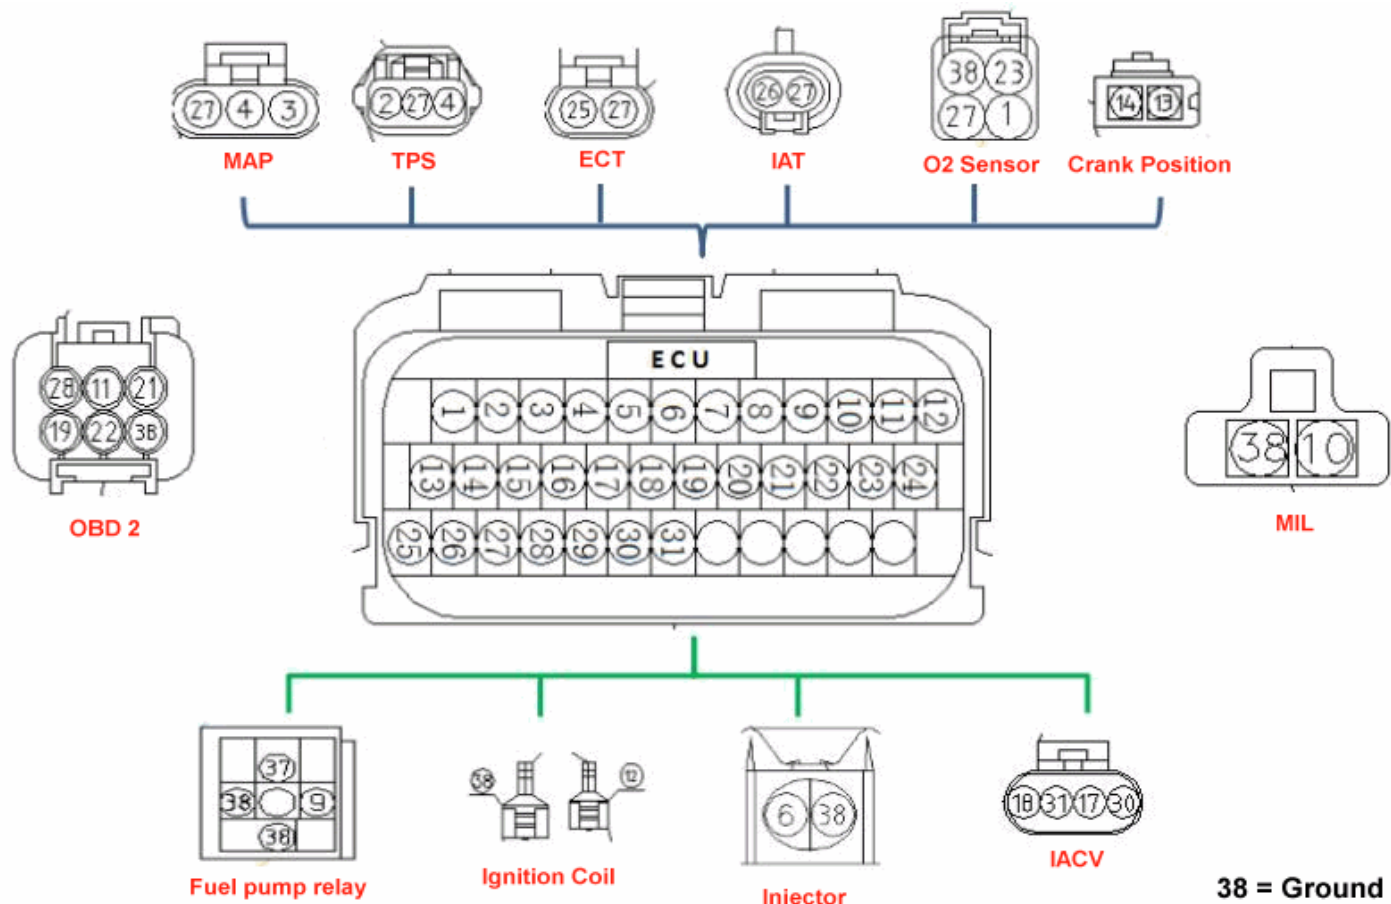

ECU Manual for:

DENI	E0900	Euro 3	36 pin	2015 - 2017
DENI	E1700	Euro 4	34 pin	2017 - 2022
DENI	E1900	Euro 5	34 pin	2022

To scan these ECU's download HUD ECU Hacker
<https://netcult.ch/elmue/HUD ECU Hacker>

No responsibility is taken for the correctness of the information

ECU Connector 36 pin

ECU Connector 34 pin

Pin	E0900 (E3800-3)	E1700 (E3800-31)	E1900 (E3800-40)
1	O2 Sensor	Ignition Coil	Ignition Coil
2	TPS Sensor	Ignition Coil GND	Ignition Coil GND
3	MAP Sensor	O2 Heater	O2 Heater
4	Output 5V	Fuel Pump	Fuel Pump
5	Intake Solenoid Valve	GND	GND
6	Fuel Injector	12V Battery	12V Battery
7	GND	Stepper A-	Stepper A-
8	12V Battery	Stepper B-	Stepper B-
9	Fuel Pump Relay	12V Ignition	12V Ignition
10	MIL Lamp	CKP Sensor -	CKP Sensor -
11	GND	CKP Sensor +	CKP Sensor +
12	Ignition Coil	CAN Lo	Canister / Fan / Start Relay
13	CKP Sensor +	CAN Hi	Programming Switch
14	CKP Sensor -	Rollover Sensor	Rollover Sensor
15	Anti Theft Unlock	MAP Sensor	MAP Sensor
16	Rollover Sensor	O2 Sensor	O2 Sensor
17	Stepper A+	ECT Sensor	ECT Sensor
18	Stepper B+	not used	Solenoid Valve / Headlight Ctrl
19	K-Line	MIL Lamp	MIL Lamp
20	RPM Output	RPM Output	RPM Output
21	CAN Hi	Fuel Injector	Fuel Injector
22	CAN Lo	GND	GND
23	O2 Heater	Stepper A+	Stepper A+
24	Ignition Coil GND	Stepper B+	Stepper B+
25	ECT Sensor	not used	Speed Signal
26	IAT Sensor	Output 5V	Output 5V
27	Sensor GND	K-Line	K-Line
28	AFR Output (PWM)	Sensor GND	Sensor GND
29	12V Ignition	AFR Output (PWM)	AFR Output (PWM)
30	Stepper A-	Anti Theft Unlock	Neutral Switch
31	Stepper B-	TPS Sensor	TPS Sensor
32	not used	IAT Sensor	IAT Sensor
33	not used	not used	Side Stand / Start Switch
34	not used	not used	Kill Switch / Headlight Switch
35	not used		
36	not used		

E1700 / E1900 Diagram

Translated from Chinese by Elmü

Pins 18, 25, 33, 34:
 E1700: not used
 E1900: see table on prev page

标记	处数	文件号	签字	日期	标记	处数	文件号	签字	日期	数量	比例
设计			会签		电喷系统电气原理图						
校对			工艺								
审核			标准								
批准			日期								
材料:										湛江德利车辆部件有限公司	