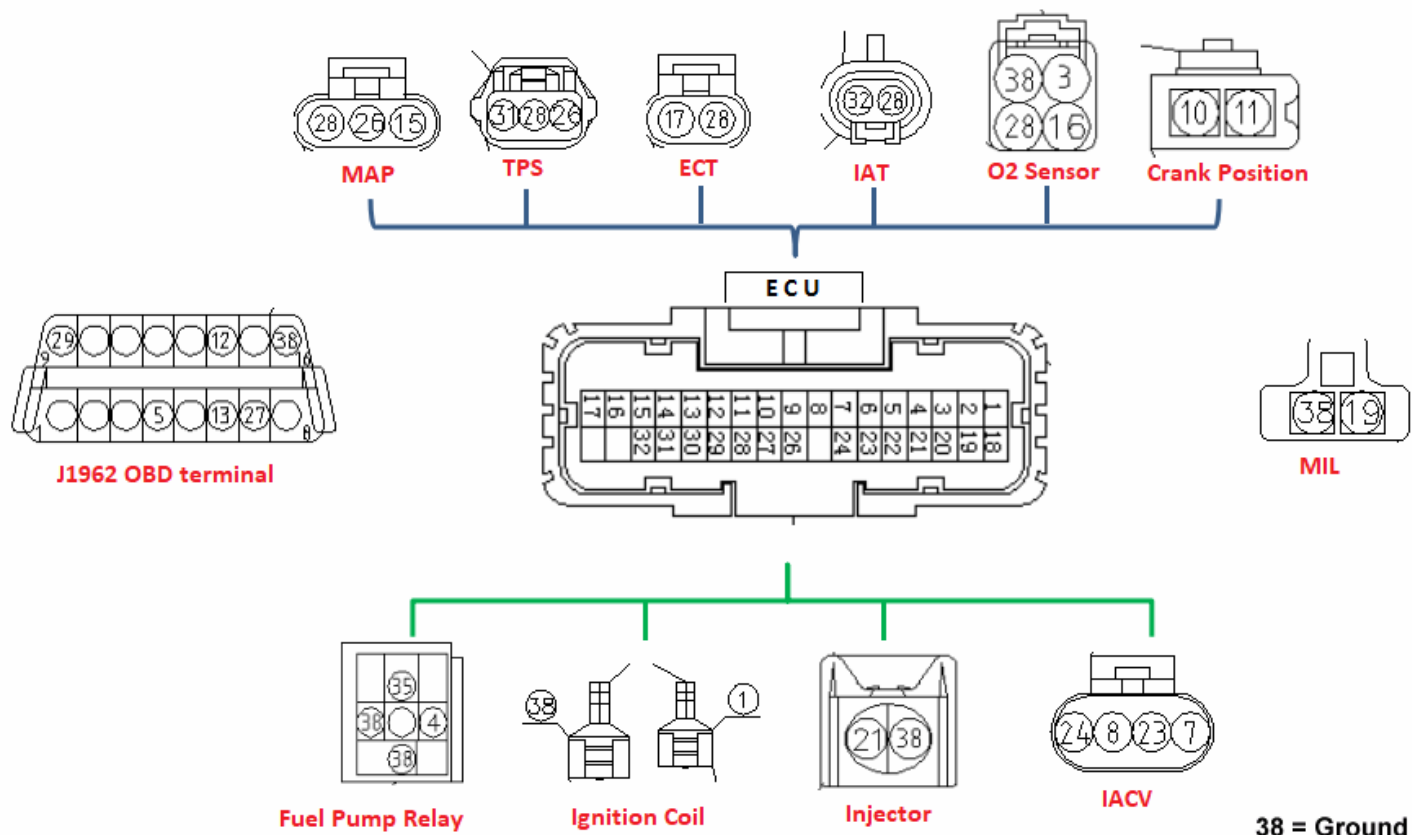

ECU Manual for:

DENI	E0900	Euro 3	36 pin	2015 - 2017
DENI	E1700	Euro 4	34 pin	2017 - 2022
DENI	E1900	Euro 5	34 pin	2022

To scan these ECU's download HUD ECU Hacker
<https://netcult.ch/elmue/HUD ECU Hacker>

No responsibility is taken for the correctness of the information

ECU Connector 36 pin

ECU Connector 34 pin

Pin	E0900 (E3800-3)	E1700 (E3800-31)	E1900 (E3800-40)
1	O2 Sensor	Ignition Coil	Ignition Coil
2	TPS Sensor	Ignition Coil GND	Ignition Coil GND
3	MAP Sensor	O2 Heater	O2 Heater
4	Output 5V	Fuel Pump	Fuel Pump
5	Intake Solenoid Valve	GND	GND
6	Fuel Injector	12V Battery	12V Battery
7	GND	Stepper A-	Stepper A-
8	12V Battery	Stepper B-	Stepper B-
9	Fuel Pump Relay	12V Ignition	12V Ignition
10	MIL Lamp	CKP Sensor -	CKP Sensor -
11	GND	CKP Sensor +	CKP Sensor +
12	Ignition Coil	CAN Lo	Canister / Fan / Start Relay
13	CKP Sensor +	CAN Hi	Programming Switch
14	CKP Sensor -	Rollover Sensor	Rollover Sensor
15	Anti Theft Unlock	MAP Sensor	MAP Sensor
16	Rollover Sensor	O2 Sensor	O2 Sensor
17	Stepper A+	ECT Sensor	ECT Sensor
18	Stepper B+	not used	Solenoid Valve / Headlight Ctrl
19	K-Line	MIL Lamp	MIL Lamp
20	RPM Output	RPM Output	RPM Output
21	CAN Hi	Fuel Injector	Fuel Injector
22	CAN Lo	GND	GND
23	O2 Heater	Stepper A+	Stepper A+
24	Ignition Coil GND	Stepper B+	Stepper B+
25	ECT Sensor	not used	Speed Signal
26	IAT Sensor	Output 5V	Output 5V
27	Sensor GND	K-Line	K-Line
28	AFR Output (PWM)	Sensor GND	Sensor GND
29	12V Ignition	AFR Output (PWM)	AFR Output (PWM)
30	Stepper A-	Anti Theft Unlock	Neutral Switch
31	Stepper B-	TPS Sensor	TPS Sensor
32	not used	IAT Sensor	IAT Sensor
33	not used	not used	Side Stand / Start Switch
34	not used	not used	Kill Switch / Headlight Switch
35	not used		
36	not used		

E1700 / E1900 Diagram

Translated from Chinese by Elmü

Pins 18, 25, 33, 34:
 E1700: not used
 E1900: see table on prev page

标记	处数	文件号	签字	日期	标记	处数	文件号	签字	日期	数量	比例
设计			会签		电喷系统电气原理图						
校对			工艺								
审核			标准								
批准			日期								
材料:										湛江德利车辆部件有限公司	