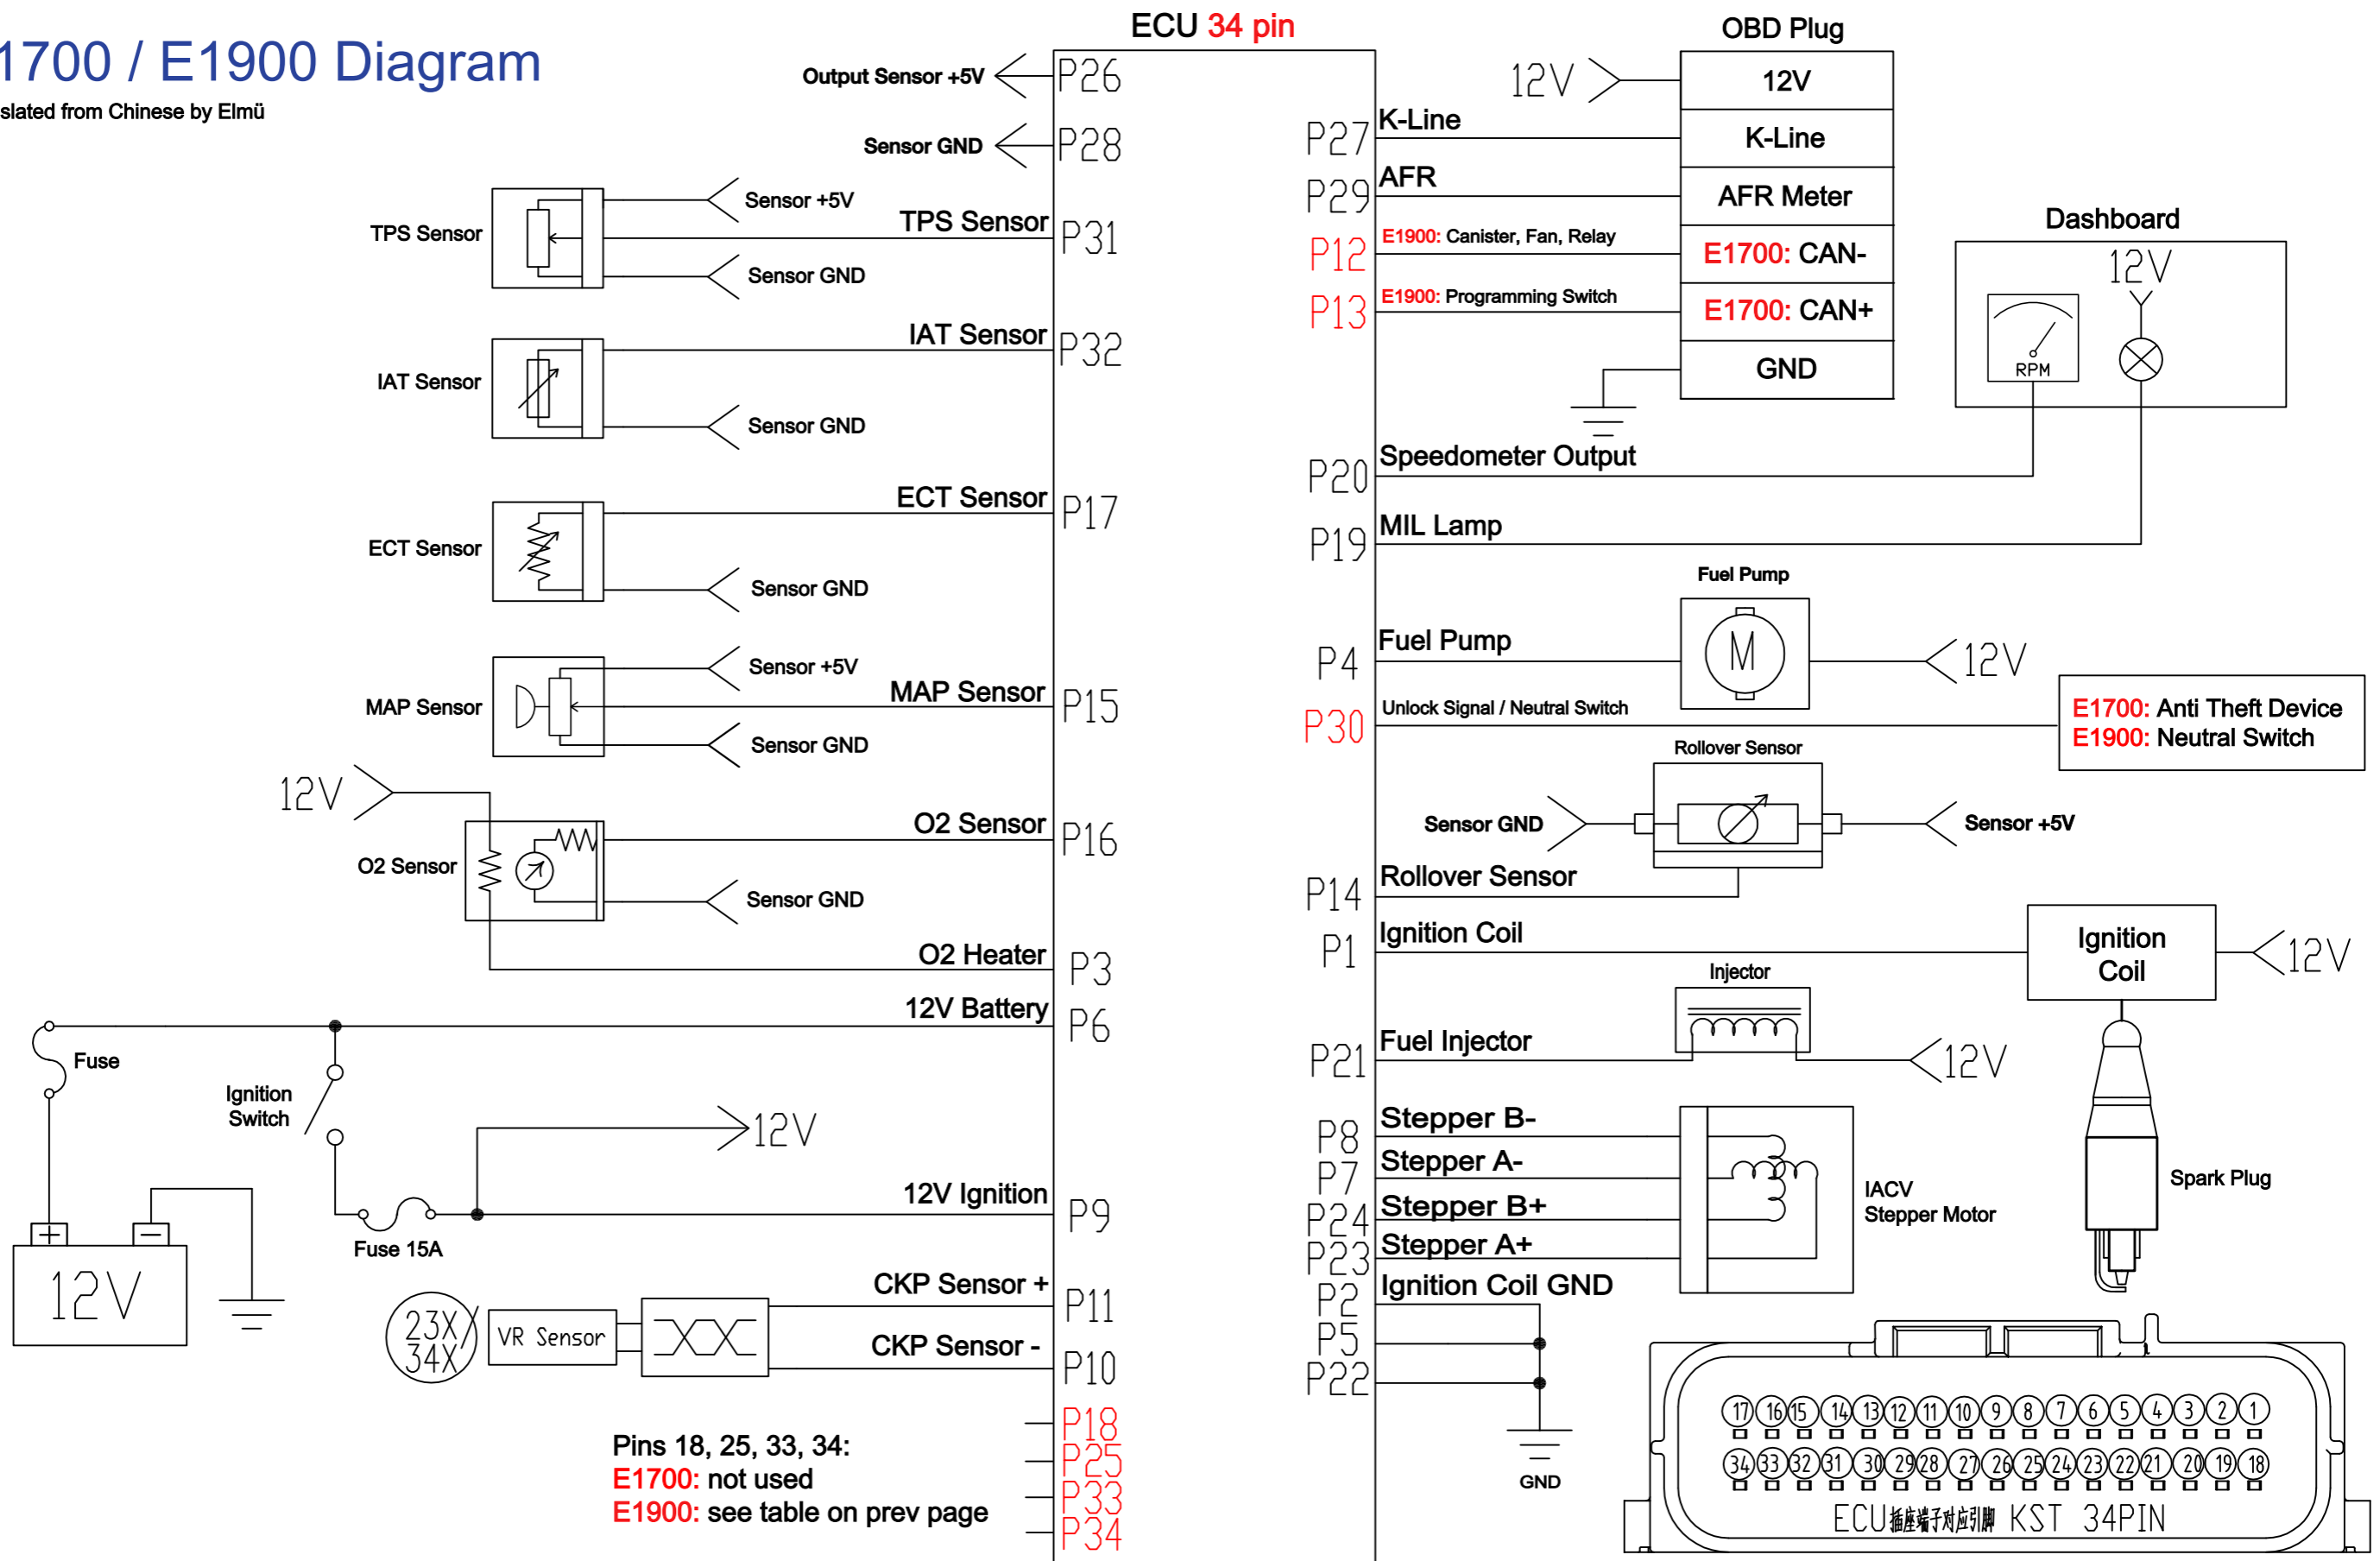

ECU Manual for:

DENI	E0900	Euro 3	36 pin	2015 - 2017
DENI	E1700	Euro 4	34 pin	2017 - 2022
DENI	E1900	Euro 5	34 pin	2022

To scan these ECU's download HUD ECU Hacker
<https://netcult.ch/elmue/HUD ECU Hacker>

No responsibility is taken for the correctness of the information

ECU Connector 36 pin

ECU Connector 34 pin

Pin	E0900 (E3800-3)	E1700 (E3800-31)	E1900 (E3800-40)
1	O2 Sensor	Ignition Coil	Ignition Coil
2	TPS Sensor	Ignition Coil GND	Ignition Coil GND
3	MAP Sensor	O2 Heater	O2 Heater
4	Output 5V	Fuel Pump	Fuel Pump
5	Intake Solenoid Valve	GND	GND
6	Fuel Injector	12V Battery	12V Battery
7	GND	Stepper A-	Stepper A-
8	12V Battery	Stepper B-	Stepper B-
9	Fuel Pump Relay	12V Ignition	12V Ignition
10	MIL Lamp	CKP Sensor -	CKP Sensor -
11	GND	CKP Sensor +	CKP Sensor +
12	Ignition Coil	CAN Lo	Canister / Fan / Start Relay
13	CKP Sensor +	CAN Hi	Programming Switch
14	CKP Sensor -	Rollover Sensor	Rollover Sensor
15	Anti Theft Unlock	MAP Sensor	MAP Sensor
16	Rollover Sensor	O2 Sensor	O2 Sensor
17	Stepper A+	ECT Sensor	ECT Sensor
18	Stepper B+	not used	Solenoid Valve / Headlight Ctrl
19	K-Line	MIL Lamp	MIL Lamp
20	RPM Output	RPM Output	RPM Output
21	CAN Hi	Fuel Injector	Fuel Injector
22	CAN Lo	GND	GND
23	O2 Heater	Stepper A+	Stepper A+
24	Ignition Coil GND	Stepper B+	Stepper B+
25	ECT Sensor	not used	Speed Signal
26	IAT Sensor	Output 5V	Output 5V
27	Sensor GND	K-Line	K-Line
28	AFR Output (PWM)	Sensor GND	Sensor GND
29	12V Ignition	AFR Output (PWM)	AFR Output (PWM)
30	Stepper A-	Anti Theft Unlock	Neutral Switch
31	Stepper B-	TPS Sensor	TPS Sensor
32	not used	IAT Sensor	IAT Sensor
33	not used	not used	Side Stand / Start Switch
34	not used	not used	Kill Switch / Headlight Switch
35	not used		
36	not used		

E1700 / E1900 Diagram

Translated from Chinese by Elmü

Pins 18, 25, 33, 34:
 E1700: not used
 E1900: see table on prev page

标记	处数	文件号	签字	日期	标记	处数	文件号	签字	日期	数量	比例
设计			会签		电喷系统电气原理图						
校对			工艺								
审核			标准								
批准			日期								
材料:										湛江德利车辆部件有限公司	